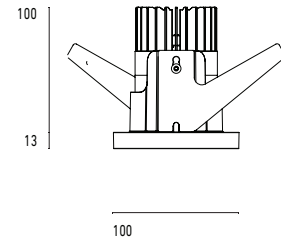

101 10 000113.012

Model

Name	Mono 100 Type 1 Recessed Downlighter
Finish	Structured White
Area	Indoor

System

Power (Luminaire)	16W
Power (System)	19W
Voltage	240V-AC
Optics	Rotationally Symmetrical Direct 30°
Colour Temperature	3000°K
Luminous Flux	1300lm
TM30	Rf95 Rg103
CRI	Ra98
Lumen Maintenance	L90 B10 50000hrs
Chromaticity	<3 McAdam Step Ellipse
Articulation	Fixed
Cut-Out	
Ingress Protection	IP44
Control Device	Remote Phase DIM (Included)
Class	III